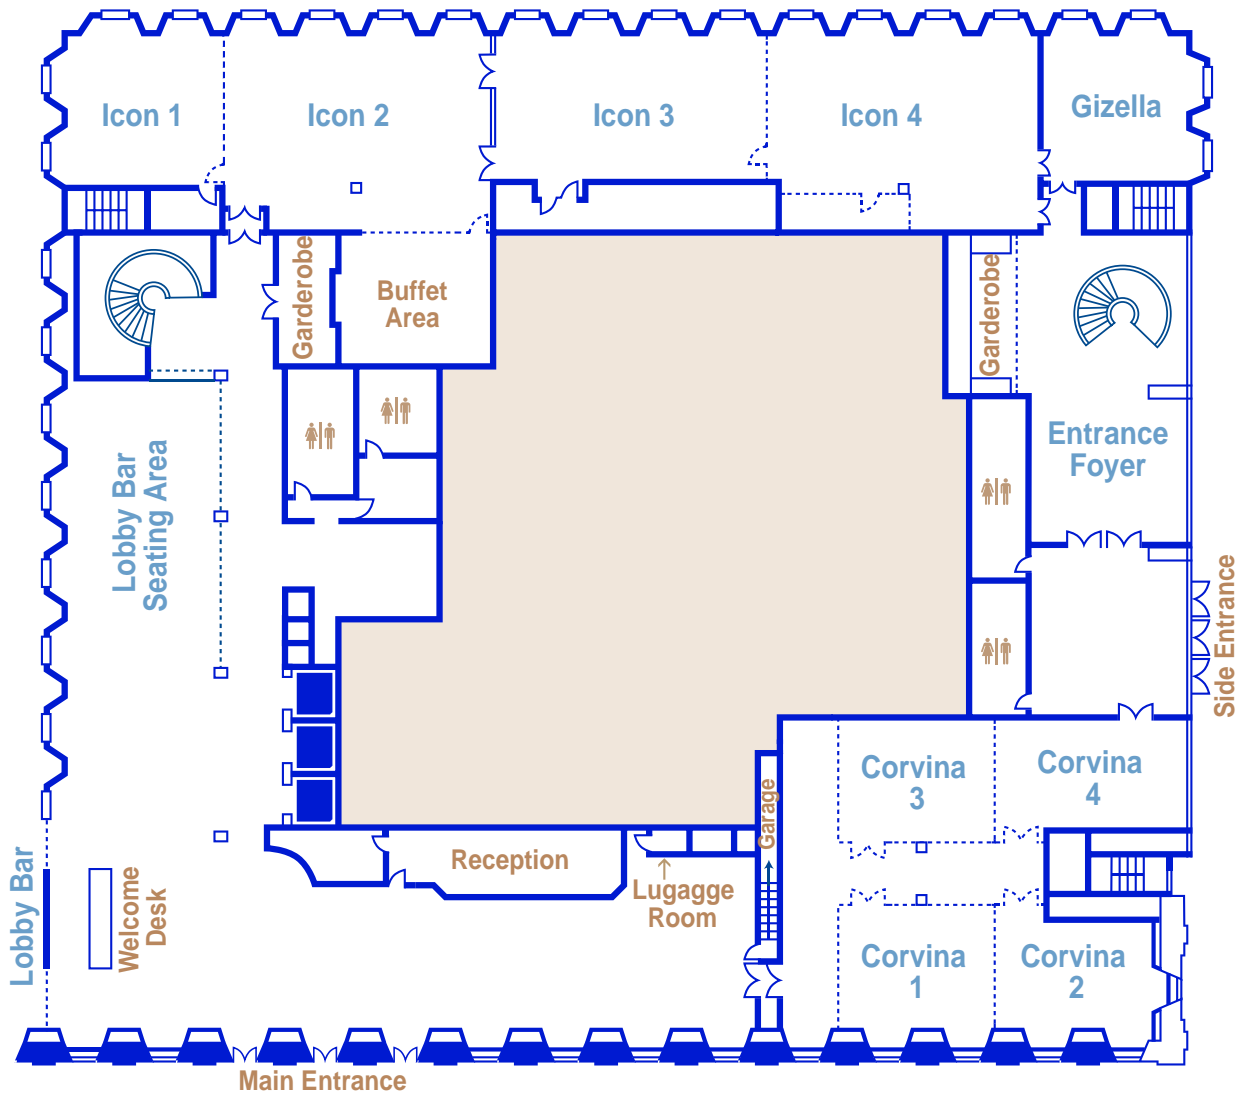

Hilton
Budapest

Travel should take you places™

Lobby Level

Floor level name	Size of room in square units (m)	Length of room (m)	Breadth of room (m)	Ceiling height of room (m)	Natural daylight	Max. capacity Theatre	Max. capacity Classroom	Max. capacity U-shape	Max. capacity Reception	Max. capacity Banquet	Max. capacity Hollow square	Max. capacity Boardroom	Max. capacity Cabaret	
Meeting Room														
Gizella	Lobby	59	8	8	3	Yes	40	18	15	30	40	18	18	21
Corvina 1	Lobby	63	8.9	7.1	2.7	Yes	60	40	20	40	50	24	22	35
Corvina 2	Lobby	52	8.4	6.2	2.7	Yes	45	28	20	30	40	24	22	28
Corvina 3	Lobby	58	9	6.4	2.7	No	50	28	20	30	40	24	22	28
Corvina 4	Lobby	60	10.4	5.8	2.7	Yes	50	28	22	30	30	24	22	21
Corvina 1+2+3+4	Lobby	333	17.9	20.6	2.7	Yes	-	-	-	210	250	-	-	-
Corvina 1+2	Lobby	108	17.4	6.2	2.7	Yes	130	80	44	80	90	52	50	56
Corvina 3+4	Lobby	126	19.8	6.3	2.7	Yes	132	66	50	70	80	52	50	56
Other														
Entrance Foyer	Lobby	90	15	6	2.9	Yes	-	-	-	80	-	-	-	-