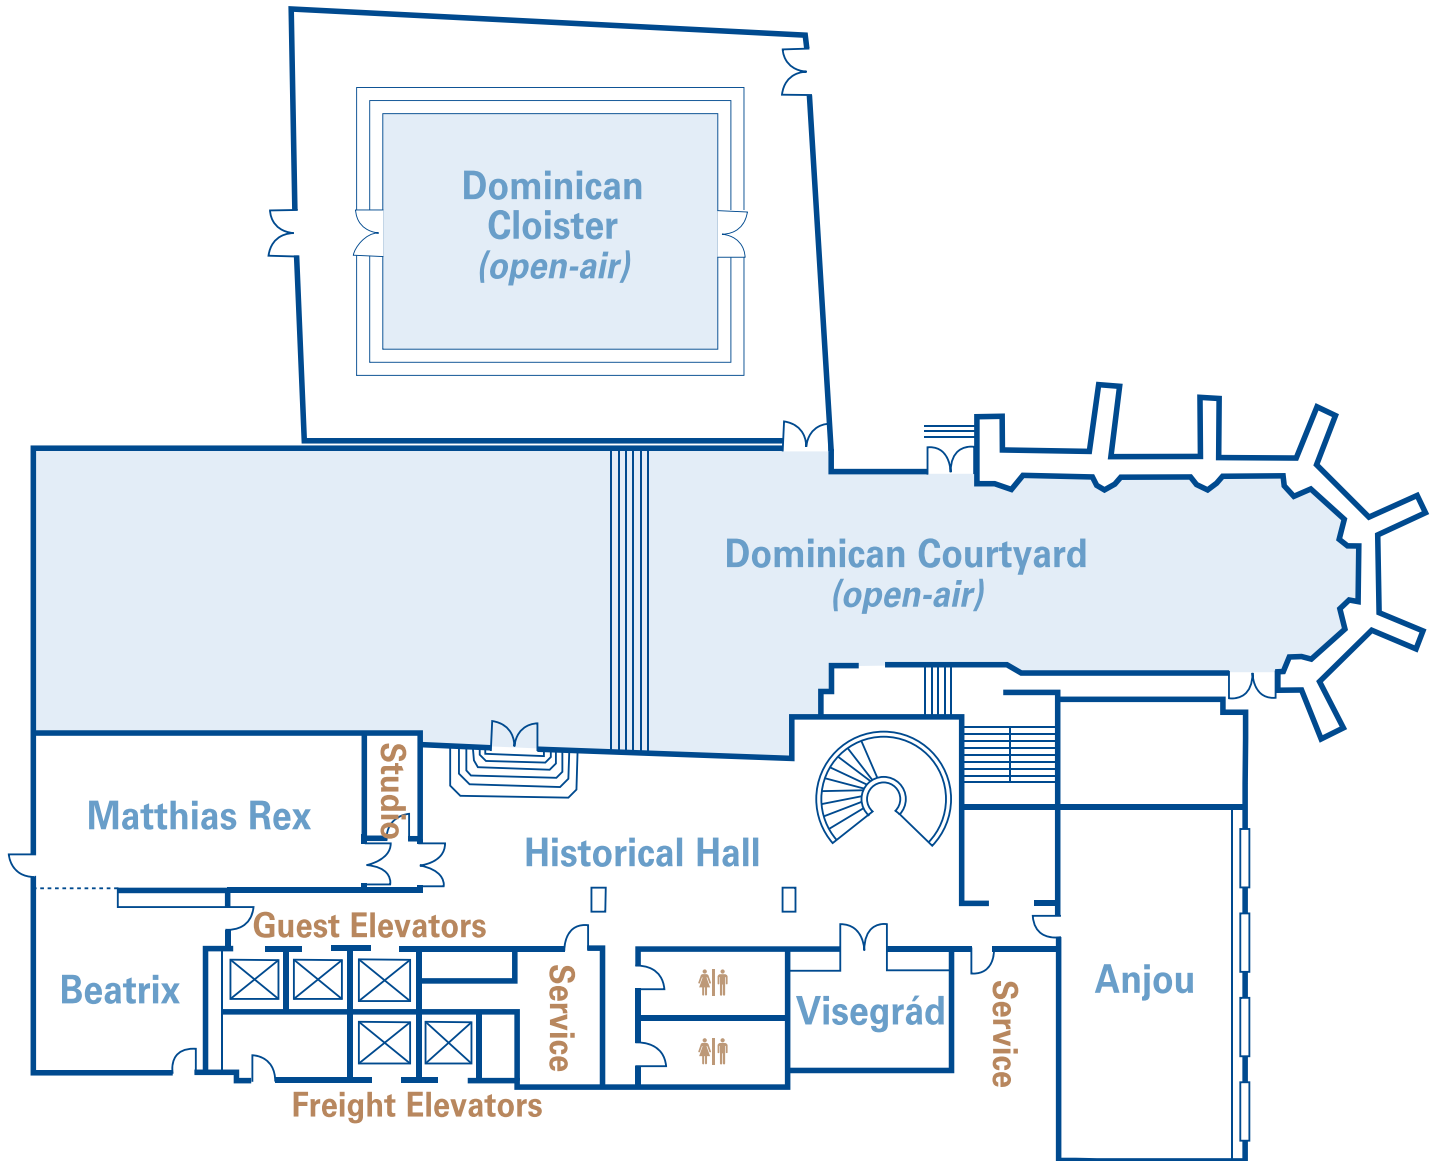

**Hilton**  
Budapest

Travel should take you places™

## Historical Level

Floor level name	Size of room in square units (m)	Length of room (m)	Breadth of room (m)	Ceiling height of room (m)	Natural daylight	Max. capacity Theatre	Max. capacity Classroom	Max. capacity U-shape	Max. capacity Reception	Max. capacity Banquet	Max. capacity Hollow square	Max. capacity Boardroom	Max. capacity Cabaret
------------------	----------------------------------	--------------------	---------------------	----------------------------	------------------	-----------------------	-------------------------	-----------------------	-------------------------	-----------------------	-----------------------------	-------------------------	-----------------------

### Meeting Room

Anjou	Historical	97	14.2	6.8	2.8	Yes	110	60	36	80	70	42	42	42
Visegrád	Historical	27	4.2	6.4	2.7	No	20	-	-	-	12	12	-	
Matthias Rex	Historical	81	13	6.3	2.4	No	85	60	36	80	70	42	42	42
Beatrix	Historical	48	6.9	7	2.4	No	40	24	18	30	30	24	24	14