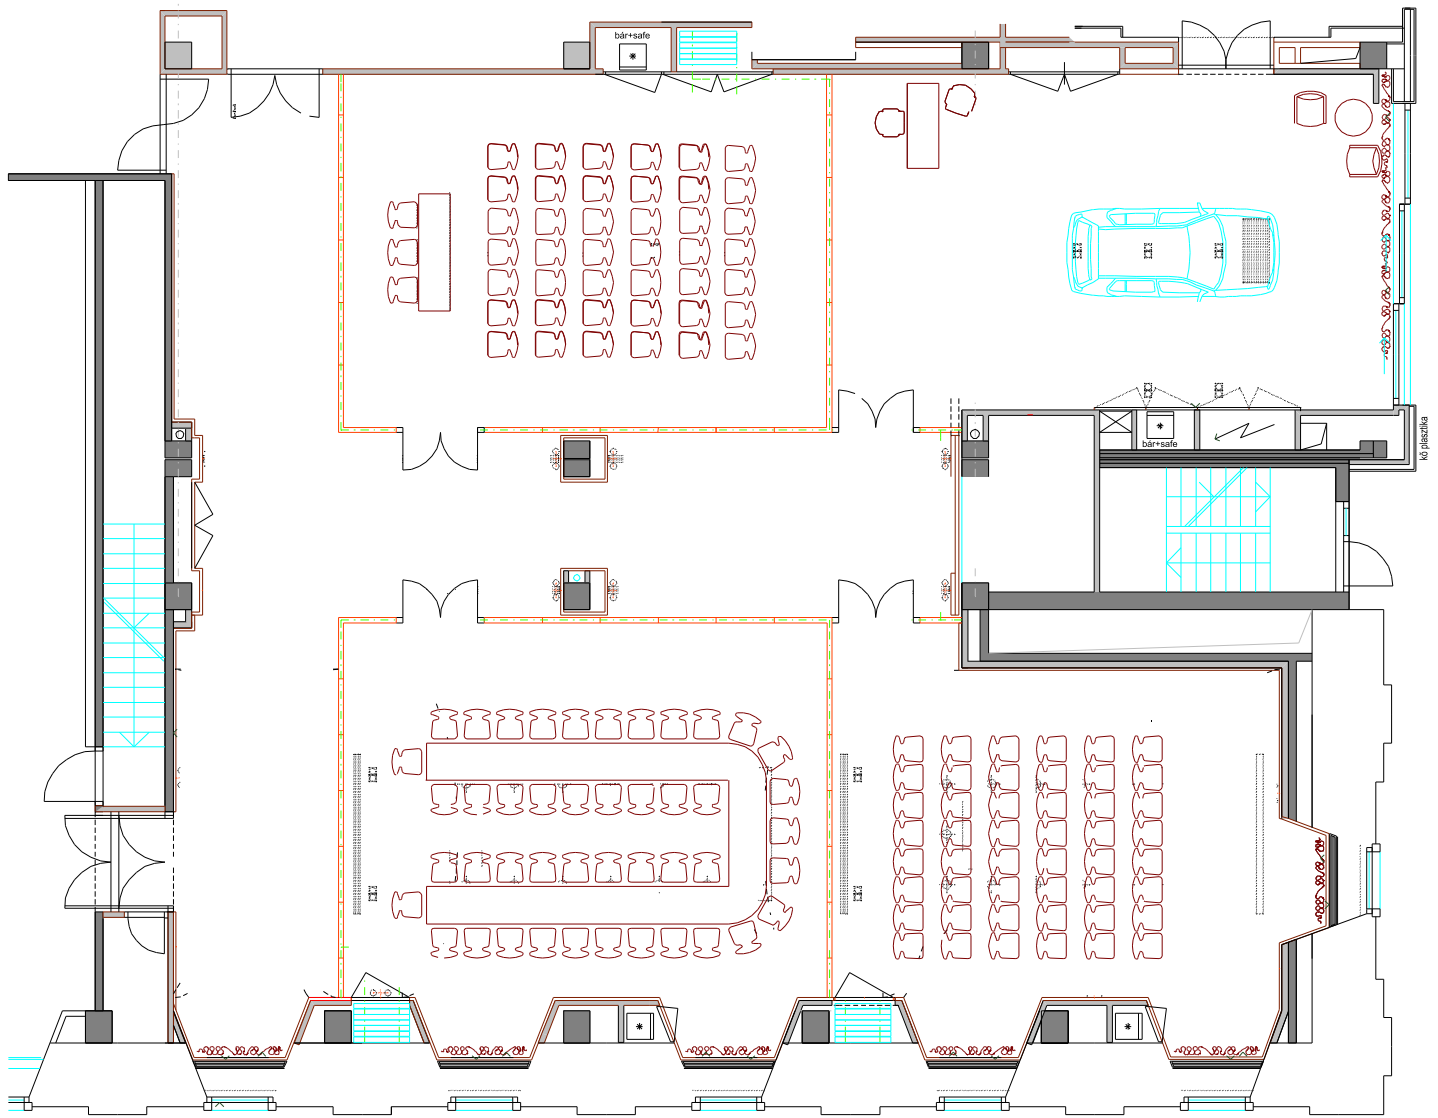

Corvina Meeting & Exhibition Room

	Size (m2)	Dimensions LxW (m)	Height (m)	Theatre	Classroom	Ushape	Reception	Banquet	H-Square	Conference	Cabaret
Corvina 1	63	8.9X7.1	2.7	60	40	20	40	50	24	22	35
Corvina 2	52	8.4X6.2	2.7	45	28	20	30	40	24	22	28
Corvina 3	58	9X6.4	2.7	50	28	20	30	40	24	22	28
Corvina 4	60	10.4X5.8	2.7	50	28	22	30	30	24	22	21
Corvina 1+2+3+4	333	17.9X20.6	2.7	-	-	-	210	250	-	-	-
Corvina 1+2	108	17.4X6.2	2.7	130	80	44	80	90	52	50	56
Corvina 3+4	126	19.8X6.3	2.7	132	66	50	70	80	52	50	56