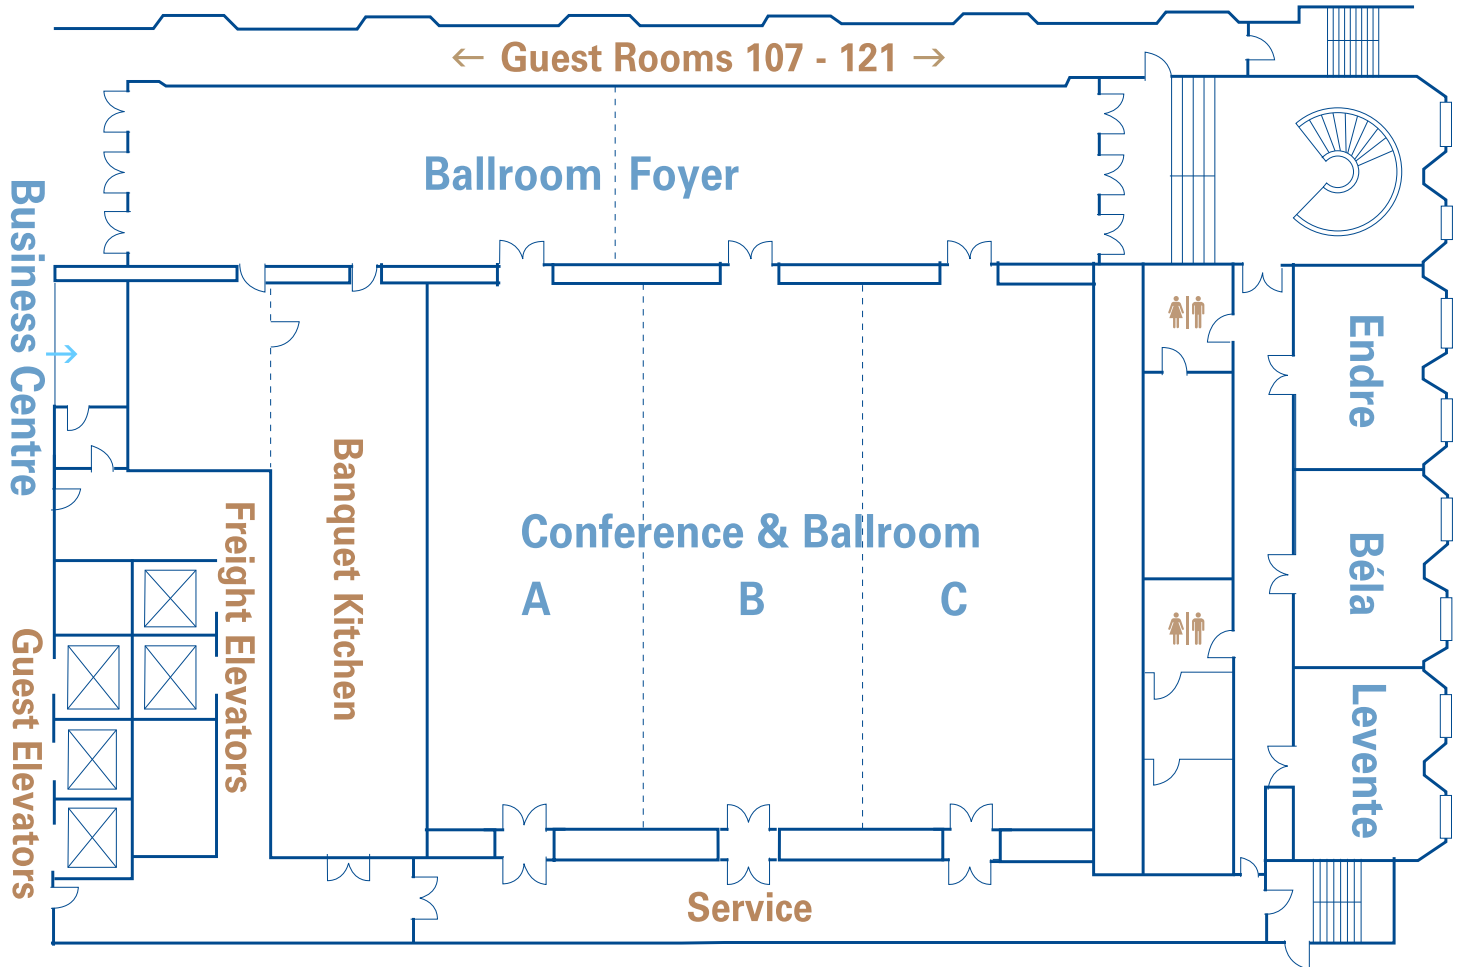

Hilton
Budapest

Travel should take you places™

Ballroom Level

| | Floor level name | Size of room in square units (m) | Length of room (m) | Breadth of room (m) | Ceiling height of room (m) | Natural daylight | Max. capacity Theatre | Max. capacity Classroom | Max. capacity U-shape | Max. capacity Reception | Max. capacity Banquet | Max. capacity Hollow square | Max. capacity Boardroom | Max. capacity Cabaret | |
|---------------------|-----------------------------|----------------------------------|--------------------|---------------------|----------------------------|------------------|-----------------------|-------------------------|-----------------------|-------------------------|-----------------------|-----------------------------|-------------------------|-----------------------|-----|
| Meeting Room | | | | | | | | | | | | | | | |
| | Conference & Ballroom A | Ballroom | 165 | 8.1 | 20.4 | 4.4 | No | 210 | 99 | 57 | 150 | 150 | 63 | 63 | 84 |
| | Conference & Ballroom B | Ballroom | 171 | 8.4 | 20.4 | 4.4 | No | 225 | 132 | 57 | 160 | 150 | 63 | 63 | 84 |
| | Conference & Ballroom C | Ballroom | 171 | 8.4 | 20.4 | 4.4 | No | 225 | 132 | 57 | 160 | 150 | 63 | 63 | 84 |
| | Conference & Ballroom A+B | Ballroom | 337 | 16.5 | 20.4 | 4.4 | No | 417 | 231 | 72 | 350 | 300 | 90 | 90 | 168 |
| | Conference & Ballroom B+C | Ballroom | 343 | 16.8 | 20.4 | 4.4 | No | 417 | 231 | 72 | 350 | 300 | 90 | 90 | 168 |
| | Conference & Ballroom A+B+C | Ballroom | 510 | 25 | 20.4 | 4.4 | No | 660 | 363 | 87 | 500 | 480 | 114 | 114 | 252 |
| | Endre | Ballroom | 35 | 7.2 | 4.8 | 2.7 | Yes | 30 | 24 | 15 | 20 | 20 | 18 | 18 | - |
| | Béla | Ballroom | 35 | 7.2 | 4.8 | 2.7 | Yes | 30 | 24 | 15 | 20 | 20 | 18 | 18 | - |
| | Levente | Ballroom | 35 | 7.2 | 4.8 | 2.7 | Yes | 30 | 24 | 15 | 20 | 20 | 18 | 18 | - |
| | Endre+Béla | Ballroom | 69 | 14.4 | 4.8 | 2.7 | Yes | 66 | 36 | 33 | 40 | 50 | 36 | 36 | 28 |
| | Béla+Levente | Ballroom | 69 | 14.4 | 4.8 | 2.7 | Yes | 66 | 36 | 33 | 40 | 50 | 36 | 36 | 28 |
| | Endre+Béla+Levente | Ballroom | 104 | 21.6 | 4.8 | 2.7 | Yes | 105 | 64 | 57 | 70 | 80 | 60 | 60 | 42 |
| Other | | | | | | | | | | | | | | | |
| | Ballroom Foyer | Ballroom | 252 | 35.5 | 6.5 | 2.4 | No | - | - | - | 150 | - | - | - | - |