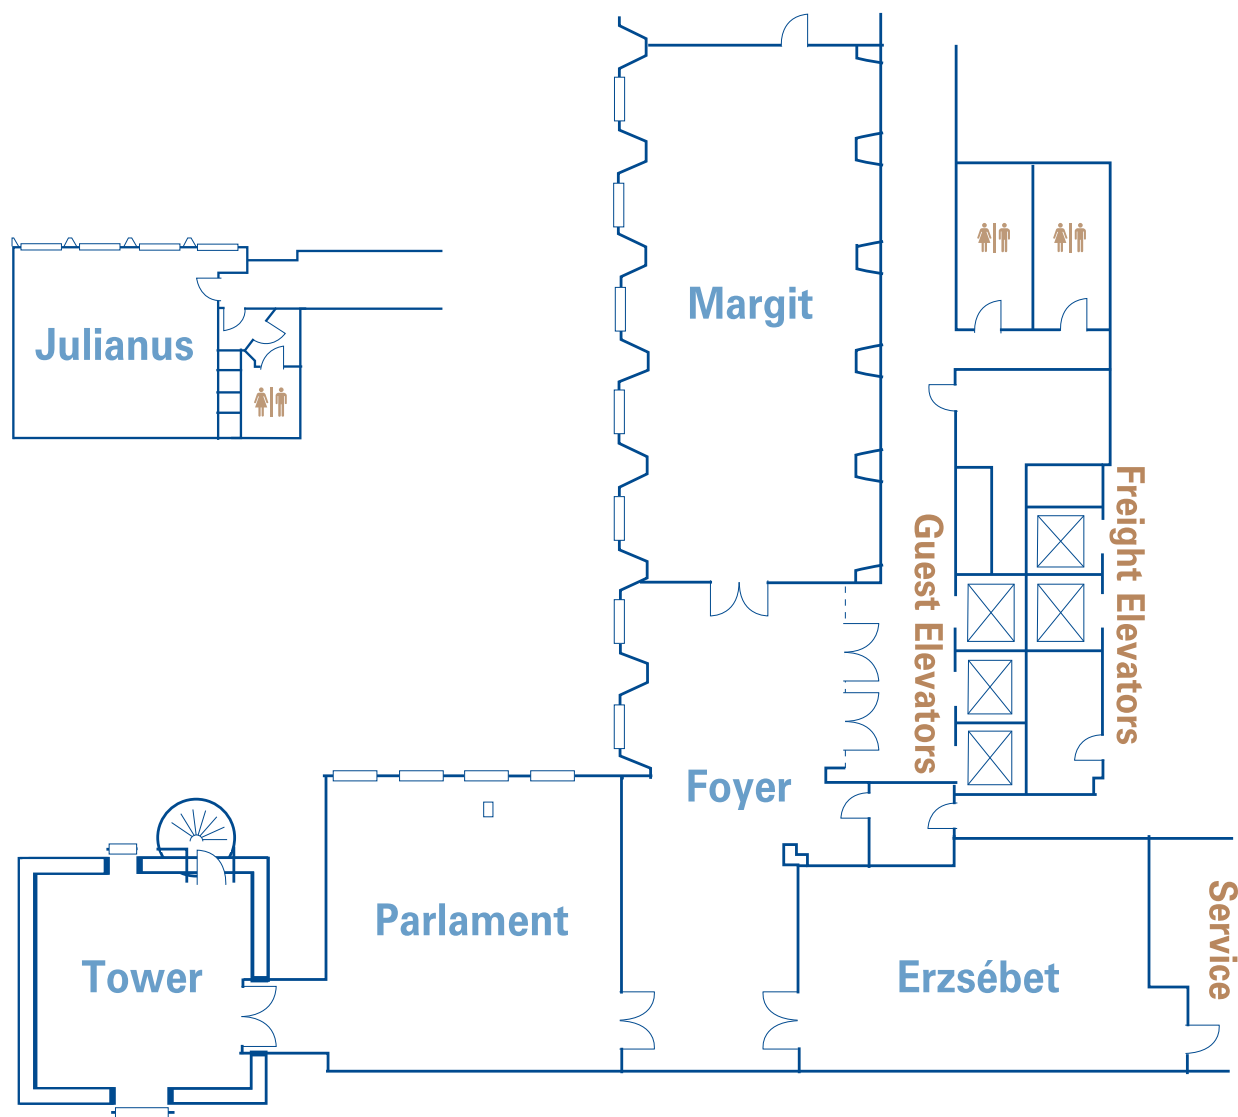

Hilton
Budapest

Travel should take you places™

5th Floor 6th Floor

	Floor level name	Size of room in square units (m)	Length of room (m)	Breadth of room (m)	Ceiling height of room (m)	Natural daylight	Max. capacity Theatre	Max. capacity Classroom	Max. capacity U-shape	Max. capacity Reception	Max. capacity Banquet	Max. capacity Hollow square	Max. capacity Boardroom	Max. capacity Cabaret	
Meeting Room															
	Businessman' Suite 1	2 nd Floor	18	5.2	3.5	2.3	Yes	-	-	-	-	-	10	-	
	Businessman' Suite 2	3 rd Floor	18	5.2	3.5	2.3	Yes	-	-	-	-	-	10	-	
	Businessman' Suite 3	4 th Floor	18	5.2	3.5	2.3	Yes	-	-	-	-	-	10	-	
	Businessman' Suite 4	5 th Floor	18	5.2	3.5	2.3	Yes	-	-	-	-	-	10	-	
	Julianus	5 th Floor	39	5.5	7.1	2.4	Yes	20	18	18	15	30	24	24	14
	Margit	6 th Floor	145	18.4	5.4	3.5	Yes	120	66	51	80	100	54	54	56
	Parlament	6 th Floor	106	11.2	9	3.5	Yes	75	54	30	50	60	36	36	42
	Erzsébet	6 th Floor	61	12.2	5	3.5	No	60	33	33	30	40	36	36	28
	Tower	6 th Floor	49	7	7	3.5	No	20	27	18	20	40	24	24	28